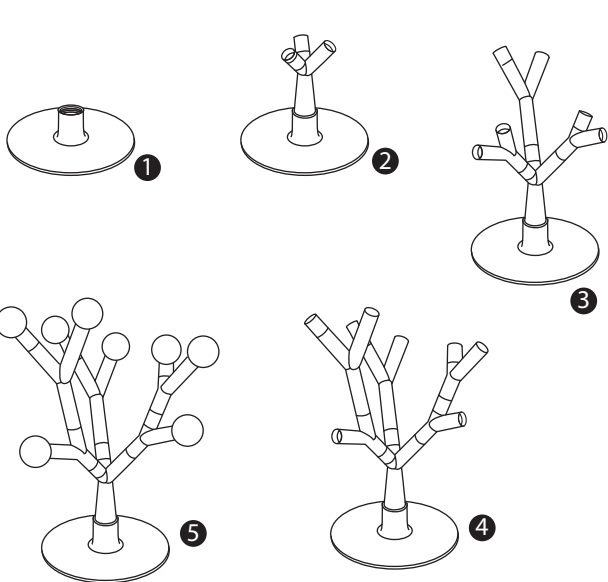

Lumi Bloom

Transformable LED Desk Lamp

Welcome Guide

59115

What's In The Box

1x Base

8x LED Light Bulbs

1x Main Trunk

2x Branches (Large)

3x Branches (Small)

1x Power Adapter

1x Manual

Assembling The Lamp

Feel Free To Be Creative

Power On

Specifications:

Brightness:	750LM (Max)
Max Wattage:	8W (Max)
Color Temperature:	3000K
Light Color:	Warm White
Dimming Level:	Non-dimmable
Product Dimension:	14 * 11 * 17 inch
Product Weight:	3.1 lb

Attention

- Don't expose to liquids
- Disconnect power before assemble / disassemble
- Avoid dropping
- Avoid extreme temperatures