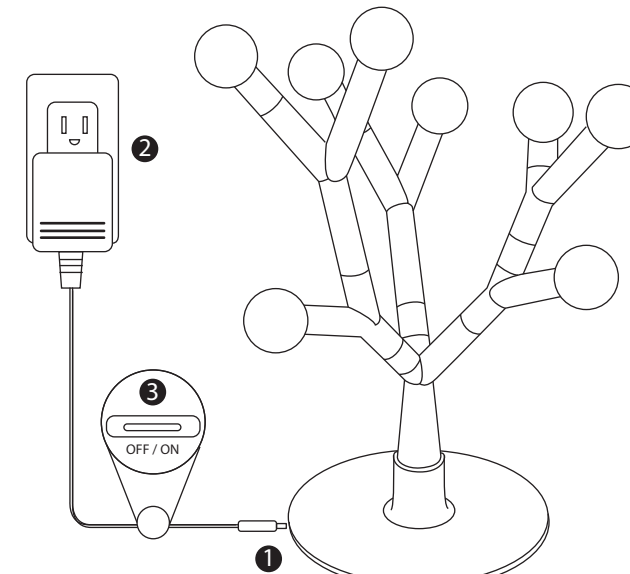

Lumi Bloom

Transformable LED Desk Lamp

Welcome Guide

59115

What's In The Box

1x Base

8x LED Light Bulbs

1x Main Trunk

2x Branches (Large)

3x Branches (Small)

1x Power Adapter

1x Manual

Assembling The Lamp

Feel Free To Be Creative

Power On

Specifications:

Brightness:	750LM (Max)
Max Wattage:	8W (Max)
Color Temperature:	3000K
Light Color:	Warm White
Dimming Level:	Non-dimmable
Product Dimension:	14 * 11 * 17 inch
Product Weight:	3.1 lb

Attention

- Don't expose to liquids
- Disconnect power before assemble / disassemble
- Avoid dropping
- Avoid extreme temperatures